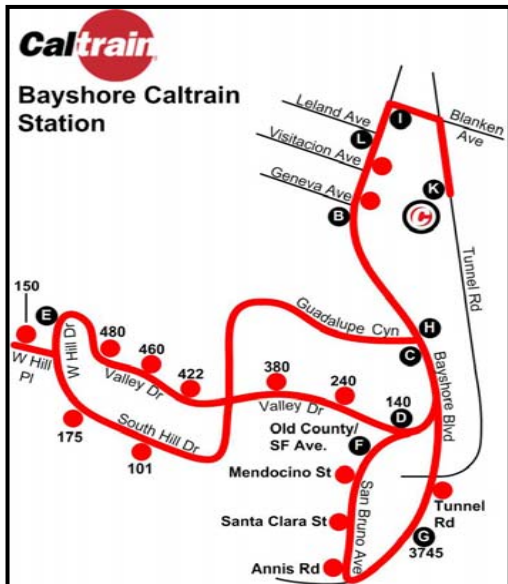

Bayshore/Brisbane Commuter Caltrain Shuttle

MONDAY – FRIDAY SERVICE
EFFECTIVE: May 5, 2008

We would like to thank the following entities for their financial contributions to the service:

Managed by:

1150 Bayhill Drive
Suite 107,
San Bruno, CA
94066