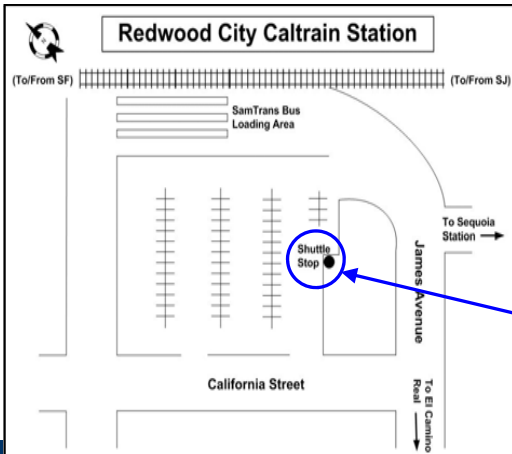

RWC Mid Point Caltrain Shuttle

Monday – Friday Service

EFFECTIVE: November 2, 2009

Managed by

1150 Bayhill Drive
Suite 107,
San Bruno, CA
94066

P: 650-588-8170
F: 650-588-8171

City Sponsor

For Transit information
Phone 511 or visit www.511.org

Shuttle Vendor: PCA
Vendor Phone: (415) 378-0353
Shuttle Service Info: (650) 588-1600

We would like to thank the following entities for their financial contribution to this service:

- Genentech, Inc.
- Stanford Medicine Outpatient Center
- Summit Preparatory Charter High School
- Bay Area Air Quality Management District
- City/County Association of Governments of San Mateo County
- City of Redwood City

*Shuttle departure for highlighted trips may operate approximately 10 minutes late due to circumstances beyond our control.

Caltrain Station shuttle stop is located in the parking lot northwest of the station, across from the Sequoia Station driveway, off James Avenue.